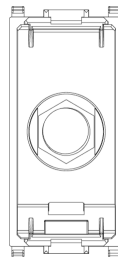

## PLANA: F type female socket connector white

**14318**

Wiring devices / Traditional wiring devices / PLANA / Devices

### F type female socket connector white

Coaxial socket outlet with F type female connector, white. For frequencies up to 2400 MHz. In/out connection with F type male connector (01654)

3 - Active

10 NR

3D

- **Class group:** Antenna and satellite technique
- **Class:** Antenna socket box
- **Model:** End socket
- **Cover:** None
- **Number of outlets:** 1

- 00. CE Marking - EU
- 00. CE Marking - EU
- 10. EAC Eurasian Customs Union

8007352128569  
1 NR  
4.1x2.8x5.3 [cm]  
14.8 [g]

8007352128576  
10 NR  
14.4x9x6 [cm]  
185.33 [g]

8007352626362  
160 NR  
37.5x30x13.5 [cm]  
3,284.8 [g]

Vimar