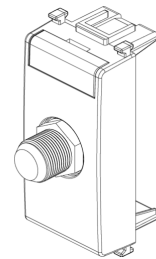

## PLANA: F type female socket connector white

**14318**

Wiring devices / Traditional wiring devices / PLANA / Devices

### F type female socket connector white

Coaxial socket outlet with F type female connector, white. For frequencies up to 2400 MHz. In/out connection with F type male connector (01654)

3 - Active

10 NR

3D

- **Class group:** Antenna and satellite technique
- **Class:** Antenna socket box
- **Model:** End socket
- **Cover:** None
- **Number of outlets:** 1

- 00. CE Marking - EU
- 00. CE Marking - EU
- 10. EAC Eurasian Customs Union

- **Suitable for remote power supply:** Yes
- **Type of fastening:** Snap mounting (engagement)
- **Colour:** White
- **RAL-number (similar):** 9003
- **Material:** Plastic

- 37. Marking - Morocco
- 43. UKCA mark - Great Britain
- 99. WEEE Directive ([download](#))