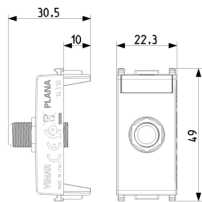

## PLANA: F type female socket connector white

**14318**

Wiring devices / Traditional wiring devices / PLANA / Devices

### F type female socket connector white

Coaxial socket outlet with F type female connector, white. For frequencies up to 2400 MHz. In/out connection with F type male connector (01654)

3 - Active

10 NR

3D

- **Suitable for remote power supply:** Yes
- **Type of fastening:** Snap mounting (engagement)
- **Colour:** White
- **RAL-number (similar):** 9003
- **Material:** Plastic

- 37. Marking - Morocco
- 43. UKCA mark - Great Britain
- 99. WEEE Directive ([download](#))

8007352128569  
1 NR  
4.1x2.8x5.3 [cm]  
14.8 [g]

8007352128576  
10 NR  
14.4x9x6 [cm]  
185.33 [g]

8007352626362  
160 NR  
37.5x30x13.5 [cm]  
3,284.8 [g]

Vimar