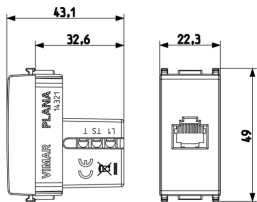

### **RJ12 phone jack 6/6 white**

RJ12 phone jack, 6-position 6-conductor (6/6), screw terminals, white

2 - Will be discontinued

20 NR

3D

- **Class group:** Domestic switching devices
- **Class:** Insert/cover for communication technology
- **Assembly arrangement:** Modular device for domestic switching devices
- **Utilization:** UAE/IAE (ISDN)
- **Support ring:** No
- **With dust cover:** No
- **With hinged lid:** No
- **With imprint:** No
- **Mounting method:** Flush-mounted
- **Material:** Plastic
- **Material quality:** Thermoplastic
- **Halogen free:** Yes
- **Surface protection:** Untreated

- **Surface finishing:** Glossy
- **Colour:** White
- **RAL-number (similar):** 9003
- **Transparent:** No
- **Type of fastening:** Clamp mounting
- **Number of modules (module system):** 1
- **With strain relief:** No
- **Luster terminal:** No
- **Suitable for degree of protection (IP):** IP20
- **Device width:** 22,30 mm
- **Device height:** 49,00 mm
- **Device depth:** 43,10 mm

- 00. CE Marking - EU
- 43. UKCA mark - Great Britain

- 99. WEEE Directive ([download](#))

8007352108783  
1 NR  
5.1x2.8x5.3 [cm]  
24.53 [g]

8007352108790  
20 NR  
27x11.6x6 [cm]  
568.03 [g]

8007352658172  
120 NR  
37.5x30x13.5 [cm]  
3,768 [g]