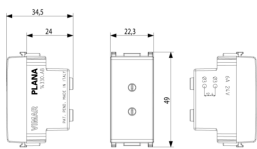

PLANA: Antibacterial 2P 6A 24V SELV outlet

14330.AB

Wiring devices / Traditional wiring devices / PLANA / Devices

Antibacterial 2P 6A 24V SELV outlet

2P 6 A 24 V (SELV) socket outlet for plug 01620 (pins \varnothing 3 mm, distance between centres 12,4 mm), with antibacterial treatment, white. For auxiliary circuits.

3 - Active

20 NR

3D

- **Class group:** Domestic switching devices
- **Class:** Socket outlet
- **With hinged lid:** No
- **Colour:** White
- **RAL-number (similar):** 9003
- **Metallic colour:** No

- **Transparent:** No
- **Lockable:** No
- **Nominal current:** 6 A
- **Nominal voltage:** 24 V
- **Device depth:** 34,50 mm

- 00. CE Marking - EU
- 10. EAC Eurasian Customs Union

- 43. UKCA mark - Great Britain
- 99. WEEE Directive ([download](#))

8007352499621
1 NR
4.1x2.8x5.3 [cm]
24.2 [g]

8007352499638
20 NR
21.4x11.6x6 [cm]
543 [g]