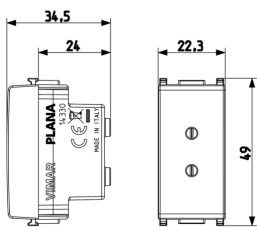

PLANA: 2P 6A 24A SELV outlet Silver

14330.SL

Wiring devices / Traditional wiring devices / PLANA / Devices

2P 6A 24A SELV outlet Silver

2P 6 A 24 V (SELV) socket outlet for plug 01620 (pins \varnothing 3 mm, distance between centres 12,4 mm), Silver. For auxiliary circuits.

3 - Active

20 NR

3D

- **Class group:** Domestic switching devices
- **Class:** Socket outlet
- **With hinged lid:** No
- **Colour:** Silver
- **RAL-number (similar):** 9006
- **Metallic colour:** No

- **Transparent:** No
- **Lockable:** No
- **Surface protection:** Lacquered
- **Nominal current:** 6 A
- **Nominal voltage:** 24 V
- **Device depth:** 34,50 mm

- 00. CE Marking - EU
- 10. EAC Eurasian Customs Union

- 43. UKCA mark - Great Britain
- 99. WEEE Directive ([download](#))

8007352310223
1 NR
4.1x2.8x5.3 [cm]
24 [g]

8007352310230
20 NR
21.4x11.6x6 [cm]
542.6 [g]