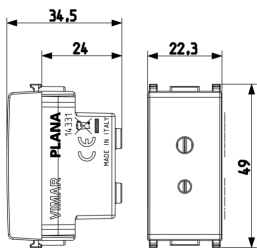

PLANA: Polarized 2P 6A 24A SELV outlet Silver

14331.SL

Wiring devices / Traditional wiring devices / PLANA / Devices

Polarized 2P 6A 24A SELV outlet Silver

Polarized 2P 6 A 24 V (SELV) socket outlet for plugs 01616 and 01617 (1 \varnothing 3 mm pin and 1 \varnothing 4 mm pin, 12,4 mm distance between centres), Silver. For Hi-Fi installations, HFTR reception, etc.

3 - Active

20 NR

3D

- **Class group:** Domestic switching devices
- **Class:** Socket outlet
- **With hinged lid:** No
- **Colour:** Silver
- **RAL-number (similar):** 9006
- **Metallic colour:** No

- **Transparent:** No
- **Lockable:** No
- **Surface protection:** Lacquered
- **Nominal current:** 6 A
- **Nominal voltage:** 24 V
- **Device depth:** 34,50 mm

- 00. CE Marking - EU
- 10. EAC Eurasian Customs Union

- 43. UKCA mark - Great Britain
- 99. WEEE Directive ([download](#))

8007352310247
1 NR
4.1x2.8x5.3 [cm]
24.07 [g]

8007352310254
20 NR
21.4x11.6x6 [cm]
538.27 [g]