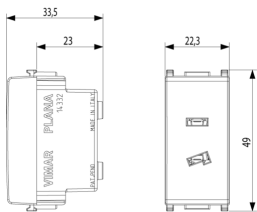

PLANA: Polarized 2P 6A 24A SELV outlet white

14332

Wiring devices / Traditional wiring devices / PLANA / Devices

Polarized 2P 6A 24A SELV outlet white

Polarized 2P 6 A 24 V (SELV) socket outlet for plug 01099, white

2 - Will be discontinued

20 NR

3D

- **Class group:** Domestic switching devices
- **Class:** Socket outlet
- **With hinged lid:** No
- **Colour:** White
- **RAL-number (similar):** 9003
- **Metallic colour:** No

- **Transparent:** No
- **Lockable:** No
- **Nominal current:** 6 A
- **Nominal voltage:** 24 V
- **Device depth:** 33,50 mm

- 00. CE Marking - EU
- 10. EAC Eurasian Customs Union

- 43. UKCA mark - Great Britain
- 99. WEEE Directive ([download](#))

8 007352108844

8007352108844
1 NR
4.1x2.8x5.3 [cm]
23.7 [g]

8 007352108851

8007352108851
20 NR
21.4x11.6x6 [cm]
526.33 [g]

8 007352640047

8007352640047
200 NR
30.5x25.5x22.5 [cm]
5,600 [g]

Vimar