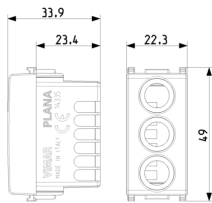

PLANA: Socket with 3 RCA connectors white

14335

Wiring devices / Traditional wiring devices / PLANA / Devices

Socket with 3 RCA connectors white

Socket outlet with 3 RCA connectors, screw terminals, white

3 - Active

1 NR

- [Multilanguage instructions sheet \(339 kb\)](#)

3D

- **Class group:** Domestic switching devices
- **Class:** Insert/cover for communication technology
- **Assembly arrangement:** Modular device for domestic switching devices
- **Utilization:** RCA
- **Support ring:** No
- **With dust cover:** No
- **With hinged lid:** No
- **With imprint:** No
- **Mounting method:** Flush-mounted
- **Material:** Plastic
- **Material quality:** Thermoplastic
- **Halogen free:** Yes

- **Surface protection:** Untreated
- **Surface finishing:** Glossy
- **Colour:** White
- **RAL-number (similar):** 9003
- **Transparent:** No
- **Number of modules (module system):** 1
- **With strain relief:** No
- **Luster terminal:** No
- **Suitable for degree of protection (IP):** IP20
- **Device width:** 22,30 mm
- **Device height:** 49,00 mm
- **Device depth:** 35,50 mm

- 00. CE Marking - EU
- 10. EAC Eurasian Customs Union

- 43. UKCA mark - Great Britain
- 99. WEEE Directive ([download](#))

8007352420762
1 NR
5.1x2.8x5.3 [cm]
37.2 [g]

8007352420779
10 NR
14.4x11.6x6 [cm]
414.6 [g]