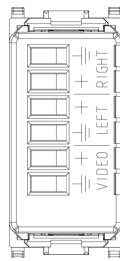

PLANA: Socket with 3 RCA connectors white

14335

Wiring devices / Traditional wiring devices / PLANA / Devices

Socket with 3 RCA connectors white

Socket outlet with 3 RCA connectors, screw terminals, white

3 - Active

1 NR

- [Multilanguage instructions sheet \(339 kb\)](#)

3D

- **Class group:** Domestic switching devices
- **Class:** Insert/cover for communication technology
- **Assembly arrangement:** Modular device for domestic switching devices
- **Utilization:** RCA
- **Support ring:** No
- **With dust cover:** No
- **With hinged lid:** No
- **With imprint:** No
- **Mounting method:** Flush-mounted
- **Material:** Plastic
- **Material quality:** Thermoplastic
- **Halogen free:** Yes

- **Surface protection:** Untreated
- **Surface finishing:** Glossy
- **Colour:** White
- **RAL-number (similar):** 9003
- **Transparent:** No
- **Number of modules (module system):** 1
- **With strain relief:** No
- **Luster terminal:** No
- **Suitable for degree of protection (IP):** IP20
- **Device width:** 22,30 mm
- **Device height:** 49,00 mm
- **Device depth:** 35,50 mm

- 00. CE Marking - EU
- 10. EAC Eurasian Customs Union

- 43. UKCA mark - Great Britain
- 99. WEEE Directive ([download](#))

8007352420762
1 NR
5.1x2.8x5.3 [cm]
37.2 [g]

8007352420779
10 NR
14.4x11.6x6 [cm]
414.6 [g]