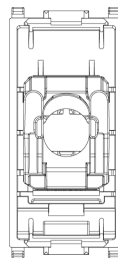

RJ45 Cat6 Netsafe UTP outlet Silver

RJ45 outlet with Netsafe connector, Cat. 6, unshielded, T568A/B universal wiring, 8 position, 110 type insulation-piercing terminals without tool use, Silver

3 - Active

10 NR

- [Multilanguage instructions sheet (829 kb)](#)