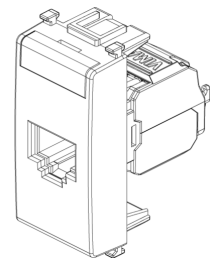

RJ45 Cat6 Netsafe UTP outlet Silver

RJ45 outlet with Netsafe connector, Cat. 6, unshielded, T568A/B universal wiring, 8 position, 110 type insulation-piercing terminals without tool use, Silver

3 - Active

10 NR

- [Multilanguage instructions sheet (829 kb)](#)