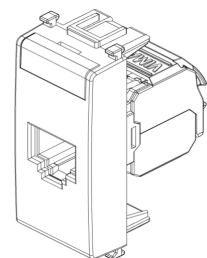

- [FI - Foglio istruzioni ZIS_49401350B0 (671 kb)](#)