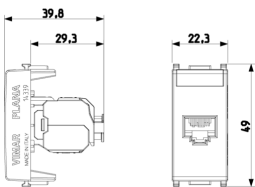

- [FI - Foglio istruzioni ZIS_49401350B0 (671 kb)](#)