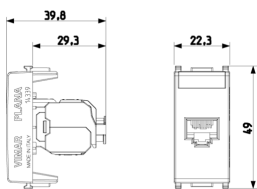

RJ45 Cat6 Netsafe FTP outlet white

RJ45 outlet with Netsafe connector, Cat. 6, shielded, T568A/B universal wiring, 8 position, insulation-piercing terminals without tool use, white

3 - Active

10 NR

, ,

- [FI - Foglio istruzioni ZIS_49401350B0 (671 kb)](#)