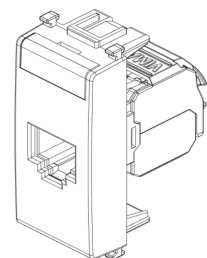

RJ45 Cat6 Netsafe FTP outlet white

RJ45 outlet with Netsafe connector, Cat. 6, shielded, T568A/B universal wiring, 8 position, insulation-piercing terminals without tool use, white

3 - Active

10 NR

, ,

- [FI - Foglio istruzioni ZIS_49401350B0 (671 kb)](#)