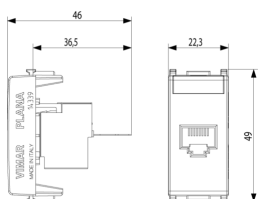

RJ45 Cat5e Netsafe FTP 110 outlet Silver

RJ45 outlet with Netsafe connector, Cat. 5e, shielded, T568A/B universal wiring, 8 position, 110 type insulation-piercing terminals, Silver

3 - Active

10 NR

- [Multilanguage instructions sheet (701 kb)](#)