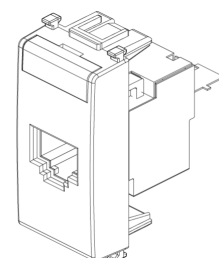

RJ45 Cat5e Netsafe FTP 110 outlet Silver

RJ45 outlet with Netsafe connector, Cat. 5e, shielded, T568A/B universal wiring, 8 position, 110 type insulation-piercing terminals, Silver

3 - Active

10 NR

- [Multilanguage instructions sheet (701 kb)](#)