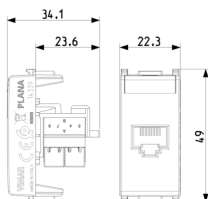

3 - Active

10 NR

- [Multilanguage instructions sheet \(263 kb\)](#)

3D

- **Class group:** Data and telecommunication
- **Class:** Modular connector
- **Model:** Bus (jack)
- **Type of connector:** RJ45 8(8)
- **Screened:** No
- **Category:** 6
- **Connection type:** 110

- 00. CE Marking - EU
- 10. EAC Eurasian Customs Union
- 37. Marking - Morocco

- 43. UKCA mark - Great Britain
- 99. WEEE Directive ([download](#))

8 007352310476

8007352310476
1 NR
6x2.8x5.3 [cm]
20.2 [g]

8 007352310483

8007352310483
10 NR
14.4x13.1x6 [cm]
254.07 [g]

8 007352650121

8007352650121
200 NR
50.5x20x28 [cm]
5,520 [g]

Vimar