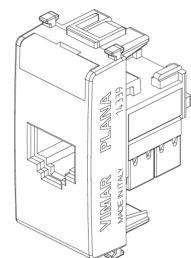

PLANA: RJ45 Cat6 Netsafe UTP 110 outlet Silver

14339.6.SL

System infrastructure / Netsafe structured wiring / PLANA / Devices

RJ45 Cat6 Netsafe UTP 110 outlet Silver

RJ45 outlet with Netsafe connector, Cat. 6, unshielded, T568A/B universal wiring, 8 position, 110 type insulation-piercing terminals, Silver

3 - Active

10 NR

- [Multilanguage instructions sheet \(263 kb\)](#)

3D

- **Class group:** Data and telecommunication
- **Class:** Modular connector
- **Model:** Bus (jack)
- **Type of connector:** RJ45 8(8)
- **Screened:** No
- **Category:** 6
- **Connection type:** 110