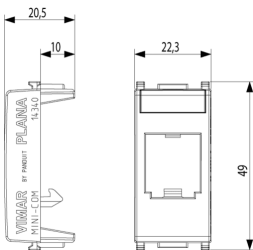

20 NR

3D

- **Class group:** Domestic switching devices
- **Class:** Transition adapter for domestic switching devices
- **Colour:** Silver
- **RAL-number (similar):** 9006
- **With hinged lid:** No

- **With label space:** Yes
- **Device width:** 22,30 mm
- **Device height:** 49,00 mm
- **Device depth:** 20,50 mm

8 007352310537

8007352310537
1 NR
2.23x4.9x2.05 [cm]
5 [g]

8 007352310544

8007352310544
2 NR
4.1x2.8x5.3 [cm]
13.4 [g]

8 007352310551

8007352310551
20 NR
14.4x9x6 [cm]
169.33 [g]

Vimar