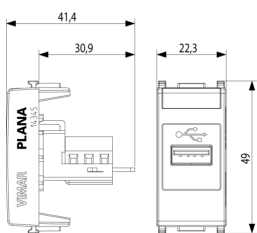

### USB socket connector white

Socket outlet with USB connector, screw terminals, white

3 - Active

1 NR

- [Multilanguage instructions sheet \(366 kb\)](#)

3D

- **Class group:** Domestic switching devices
- **Class:** Insert/cover for communication technology
- **Assembly arrangement:** Modular device for domestic switching devices
- **Utilization:** USB
- **Support ring:** No
- **With dust cover:** No
- **With hinged lid:** No
- **With imprint:** No
- **Mounting method:** Flush-mounted
- **Material:** Plastic
- **Material quality:** Thermoplastic
- **Halogen free:** Yes

- **Surface protection:** Untreated
- **Surface finishing:** Glossy
- **Colour:** White
- **RAL-number (similar):** 9003
- **Transparent:** No
- **Number of modules (module system):** 1
- **With strain relief:** Yes
- **Luster terminal:** No
- **Suitable for degree of protection (IP):** IP20
- **Device width:** 22,30 mm
- **Device height:** 49,00 mm
- **Device depth:** 41,40 mm

- 00. CE Marking - EU
- 10. EAC Eurasian Customs Union

- 43. UKCA mark - Great Britain
- 99. WEEE Directive ([download](#))

8007352420724  
1 NR  
5.1x4.3x5.3 [cm]  
25.86 [g]

8007352420731  
10 NR  
26.9x11.6x4.9 [cm]  
301.85 [g]

8007352637429  
200 NR  
47.5x27x29 [cm]  
6,337 [g]

Vimar