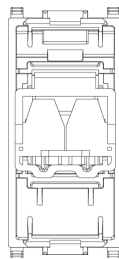

## PLANA: USB socket connector white

**14345**

Wiring devices / Traditional wiring devices / PLANA / Devices

### USB socket connector white

Socket outlet with USB connector, screw terminals, white

3 - Active

1 NR

- [Multilanguage instructions sheet \(366 kb\)](#)

3D

- **Class group:** Domestic switching devices
- **Class:** Insert/cover for communication technology
- **Assembly arrangement:** Modular device for domestic switching devices
- **Utilization:** USB
- **Support ring:** No
- **With dust cover:** No
- **With hinged lid:** No
- **With imprint:** No
- **Mounting method:** Flush-mounted
- **Material:** Plastic
- **Material quality:** Thermoplastic
- **Halogen free:** Yes

- **Surface protection:** Untreated
- **Surface finishing:** Glossy
- **Colour:** White
- **RAL-number (similar):** 9003
- **Transparent:** No
- **Number of modules (module system):** 1
- **With strain relief:** Yes
- **Luster terminal:** No
- **Suitable for degree of protection (IP):** IP20
- **Device width:** 22,30 mm
- **Device height:** 49,00 mm
- **Device depth:** 41,40 mm

- 00. CE Marking - EU
- 10. EAC Eurasian Customs Union

- 43. UKCA mark - Great Britain
- 99. WEEE Directive ([download](#))

8007352420724  
1 NR  
5.1x4.3x5.3 [cm]  
25.86 [g]

8007352420731  
10 NR  
26.9x11.6x4.9 [cm]  
301.85 [g]