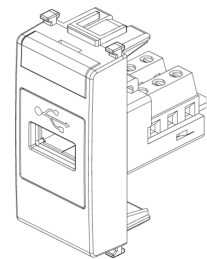

## PLANA: USB socket connector white

**14345**

Wiring devices / Traditional wiring devices / PLANA / Devices

### USB socket connector white

Socket outlet with USB connector, screw terminals, white

3 - Active

1 NR

- [Multilanguage instructions sheet \(366 kb\)](#)

3D

- **Class group:** Domestic switching devices
- **Class:** Insert/cover for communication technology
- **Assembly arrangement:** Modular device for domestic switching devices
- **Utilization:** USB
- **Support ring:** No
- **With dust cover:** No
- **With hinged lid:** No
- **With imprint:** No
- **Mounting method:** Flush-mounted
- **Material:** Plastic
- **Material quality:** Thermoplastic
- **Halogen free:** Yes

- **Surface protection:** Untreated
- **Surface finishing:** Glossy
- **Colour:** White
- **RAL-number (similar):** 9003
- **Transparent:** No
- **Number of modules (module system):** 1
- **With strain relief:** Yes
- **Luster terminal:** No
- **Suitable for degree of protection (IP):** IP20
- **Device width:** 22,30 mm
- **Device height:** 49,00 mm
- **Device depth:** 41,40 mm

- 00. CE Marking - EU
- 10. EAC Eurasian Customs Union

- 43. UKCA mark - Great Britain
- 99. WEEE Directive ([download](#))

8007352420724  
1 NR  
5.1x4.3x5.3 [cm]  
25.86 [g]

8007352420731  
10 NR  
26.9x11.6x4.9 [cm]  
301.85 [g]