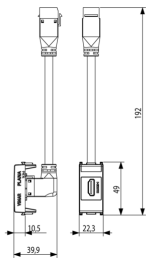

PLANA: HDMI outlet with 90° cable Silver

14346.H.SL

Wiring devices / Traditional wiring devices / PLANA / Devices

HDMI outlet with 90° cable Silver

Socket outlet with HDMI connector, Keystone fixing, 90° cable outlet, Silver

3 - Active

1 NR

- [Multilanguage instructions sheet \(1177 kb\)](#)

3D

- **Class group:** Domestic switching devices
- **Class:** Insert/cover for communication technology
- **Assembly arrangement:** Modular device for domestic switching devices
- **Utilization:** HDMI
- **Support ring:** No
- **With dust cover:** No
- **With hinged lid:** No
- **With imprint:** No
- **Mounting method:** Flush-mounted
- **Material:** Plastic
- **Material quality:** Thermoplastic
- **Halogen free:** Yes

- **Surface protection:** Lacquered
- **Surface finishing:** Glossy
- **Colour:** Silver
- **RAL-number (similar):** 9006
- **Transparent:** No
- **Number of modules (module system):** 1
- **With strain relief:** No
- **Luster terminal:** No
- **Suitable for degree of protection (IP):** IP20
- **Device width:** 22,30 mm
- **Device height:** 49,00 mm
- **Device depth:** 46,90 mm

- 00. CE Marking - EU
- 10. EAC Eurasian Customs Union

- 43. UKCA mark - Great Britain
- 99. WEEE Directive ([download](#))

8007352560147
 1 NR
 14.2x6.7x5.9 [cm]
 83.2 [g]

Vimar