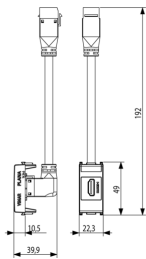

PLANA: HDMI outlet with 90° cable white

14346.H

Wiring devices / Traditional wiring devices / PLANA / Devices

HDMI outlet with 90° cable white

Socket outlet with HDMI connector, Keystone fixing, 90° cable outlet, white

3 - Active

1 NR

- [Multilanguage instructions sheet \(1177 kb\)](#)

3D

- **Class group:** Domestic switching devices
- **Class:** Insert/cover for communication technology
- **Assembly arrangement:** Modular device for domestic switching devices
- **Utilization:** HDMI
- **Support ring:** No
- **With dust cover:** No
- **With hinged lid:** No
- **With imprint:** No
- **Mounting method:** Flush-mounted
- **Material:** Plastic
- **Material quality:** Thermoplastic
- **Halogen free:** Yes

- **Surface protection:** Untreated
- **Surface finishing:** Glossy
- **Colour:** White
- **RAL-number (similar):** 9003
- **Transparent:** No
- **Number of modules (module system):** 1
- **With strain relief:** No
- **Luster terminal:** No
- **Suitable for degree of protection (IP):** IP20
- **Device width:** 22,30 mm
- **Device height:** 49,00 mm
- **Device depth:** 46,90 mm

- 00. CE Marking - EU
- 10. EAC Eurasian Customs Union

- 43. UKCA mark - Great Britain
- 99. WEEE Directive ([download](#))

8007352560130
 1 NR
 14.2x6.7x5.9 [cm]
 83.6 [g]

Vimar