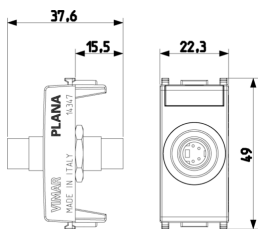

PLANA: S-Video socket connector Silver

14347.SL

Wiring devices / Traditional wiring devices / PLANA / Devices

S-Video socket connector Silver

Socket outlet with S-Video connector, 4-pin, Silver

2 - Will be discontinued

10 NR

3D

- **Class group:** Domestic switching devices
- **Class:** Insert/cover for communication technology
- **Assembly arrangement:** Modular device for domestic switching devices
- **Utilization:** S-Video
- **Support ring:** No
- **With dust cover:** No
- **With hinged lid:** No
- **With imprint:** No
- **Mounting method:** Flush-mounted
- **Material:** Plastic
- **Material quality:** Thermoplastic
- **Halogen free:** Yes

- **Surface protection:** Lacquered
- **Surface finishing:** Glossy
- **Colour:** Silver
- **RAL-number (similar):** 9006
- **Transparent:** No
- **Number of modules (module system):** 1
- **With strain relief:** No
- **Luster terminal:** No
- **Suitable for degree of protection (IP):** IP20
- **Device width:** 22,30 mm
- **Device height:** 49,00 mm
- **Device depth:** 37,60 mm

• 00. CE Marking - EU

• 99. WEEE Directive ([download](#))

8007352461895
1 NR
4.1x2.8x5.3 [cm]
22.1 [g]

8007352461901
10 NR
14.4x9x6 [cm]
256.9 [g]

Vimar