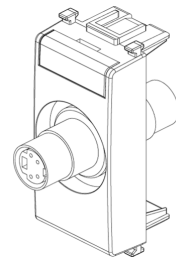

PLANA: S-Video socket connector Silver

14347.SL

Wiring devices / Traditional wiring devices / PLANA / Devices

S-Video socket connector Silver

Socket outlet with S-Video connector, 4-pin, Silver

2 - Will be discontinued

10 NR

3D

- **Class group:** Domestic switching devices
- **Class:** Insert/cover for communication technology
- **Assembly arrangement:** Modular device for domestic switching devices
- **Utilization:** S-Video
- **Support ring:** No
- **With dust cover:** No
- **With hinged lid:** No
- **With imprint:** No
- **Mounting method:** Flush-mounted
- **Material:** Plastic
- **Material quality:** Thermoplastic
- **Halogen free:** Yes

- **Surface protection:** Lacquered
- **Surface finishing:** Glossy
- **Colour:** Silver
- **RAL-number (similar):** 9006
- **Transparent:** No
- **Number of modules (module system):** 1
- **With strain relief:** No
- **Luster terminal:** No
- **Suitable for degree of protection (IP):** IP20
- **Device width:** 22,30 mm
- **Device height:** 49,00 mm
- **Device depth:** 37,60 mm