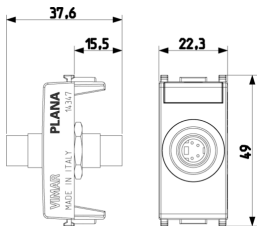

PLANA: S-Video socket connector white

14347

Wiring devices / Traditional wiring devices / PLANA / Devices

S-Video socket connector white

Socket outlet with S-Video connector, 4-pin, white

2 - Will be discontinued

10 NR

3D

- **Class group:** Domestic switching devices
- **Class:** Insert/cover for communication technology
- **Assembly arrangement:** Modular device for domestic switching devices
- **Utilization:** S-Video
- **Support ring:** No
- **With dust cover:** No
- **With hinged lid:** No
- **With imprint:** No
- **Mounting method:** Flush-mounted
- **Material:** Plastic
- **Material quality:** Thermoplastic
- **Halogen free:** Yes

- **Surface protection:** Untreated
- **Surface finishing:** Glossy
- **Colour:** White
- **RAL-number (similar):** 9003
- **Transparent:** No
- **Number of modules (module system):** 1
- **With strain relief:** No
- **Luster terminal:** No
- **Suitable for degree of protection (IP):** IP20
- **Device width:** 22,30 mm
- **Device height:** 49,00 mm
- **Device depth:** 37,60 mm

- 00. CE Marking - EU
- 43. UKCA mark - Great Britain

- 99. WEEE Directive ([download](#))

8007352461871
1 NR
4.1x2.8x5.3 [cm]
22 [g]

8007352461888
10 NR
14.4x9x6 [cm]
256.4 [g]

Vimar