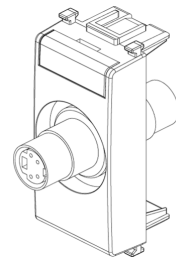

PLANA: S-Video socket connector white

14347

Wiring devices / Traditional wiring devices / PLANA / Devices

S-Video socket connector white

Socket outlet with S-Video connector, 4-pin, white

2 - Will be discontinued

10 NR

3D

- **Class group:** Domestic switching devices
- **Class:** Insert/cover for communication technology
- **Assembly arrangement:** Modular device for domestic switching devices
- **Utilization:** S-Video
- **Support ring:** No
- **With dust cover:** No
- **With hinged lid:** No
- **With imprint:** No
- **Mounting method:** Flush-mounted
- **Material:** Plastic
- **Material quality:** Thermoplastic
- **Halogen free:** Yes

- **Surface protection:** Untreated
- **Surface finishing:** Glossy
- **Colour:** White
- **RAL-number (similar):** 9003
- **Transparent:** No
- **Number of modules (module system):** 1
- **With strain relief:** No
- **Luster terminal:** No
- **Suitable for degree of protection (IP):** IP20
- **Device width:** 22,30 mm
- **Device height:** 49,00 mm
- **Device depth:** 37,60 mm