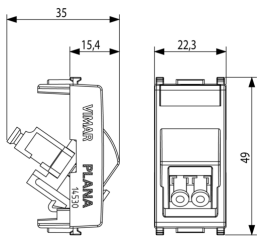

3D

- **Class group:** Data and telecommunication
- **Class:** Fibre optic coupler
- **Suitable for type of fibre:** Single mode
- **Type of connector connection 1:** LC-Duplex
- **Type of connector connection 2:** LC-Duplex
- **Type of fastening:** Engage (snap)
- **Colour:** Other

10. EAC Eurasian Customs Union