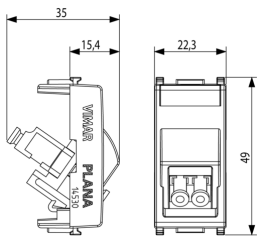

### Fiber optic socket mono 9/125 LC white

9/125  $\mu\text{m}$  monomodal fiber optic socket outlet with LC duplex adaptor, white

3 - Active

10 NR

3D

- **Class group:** Data and telecommunication
- **Class:** Fibre optic coupler
- **Suitable for type of fibre:** Single mode
- **Type of connector connection 1:** LC-Duplex
- **Type of connector connection 2:** LC-Duplex
- **Type of fastening:** Engage (snap)
- **Colour:** Other

- 10. EAC Eurasian Customs Union

8 007352560840

8007352560840  
1 NR  
4.1x2.8x5.3 [cm]  
13.3 [g]

8 007352560857

8007352560857  
10 NR  
14.4x9x6 [cm]  
168.9 [g]

Vimar