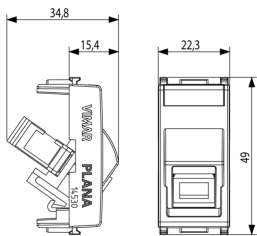

3D

- **Class group:** Data and telecommunication
- **Class:** Fibre optic coupler
- **Suitable for type of fibre:** Single mode
- **Type of connector connection 1:** SC

- **Type of connector connection 2:** SC
- **Type of fastening:** Engage (snap)
- **Colour:** Other

10. EAC Eurasian Customs Union