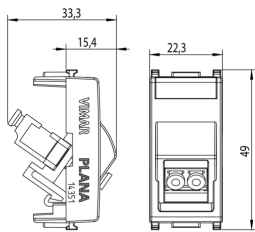

PLANA: Multi fiber-optic outlet 50/125 LC Silve

14351.LC.SL

System infrastructure / Netsafe structured wiring / PLANA / Devices

Multi fiber-optic outlet 50/125 LC Silve

50/125 μ m multimodal fiber optic socket outlet with LC duplex adaptor,
Silver

3 - Active

10 NR

3D

- **Class group:** Data and telecommunication
- **Class:** Fibre optic coupler
- **Suitable for type of fibre:** Multi mode
- **Type of connector connection 1:** LC-Duplex

- **Type of connector connection 2:** LC-Duplex
- **Type of fastening:** Engage (snap)
- **Colour:** Other

- 10. EAC Eurasian Customs Union

8 007352560949

8007352560949
1 NR
4.1x2.8x5.3 [cm]
13.4 [g]

8 007352560956

8007352560956
10 NR
14.4x9x6 [cm]
169.3 [g]

Vimar