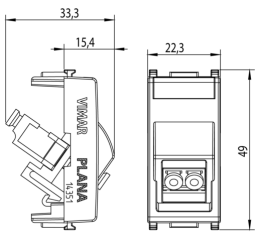

Multi fiber-optic outlet 50/125 LC white

50/125 μ m multimodal fiber optic socket outlet with LC duplex adaptor, white

3 - Active

10 NR

3D

- **Class group:** Data and telecommunication
- **Class:** Fibre optic coupler
- **Suitable for type of fibre:** Multi mode
- **Type of connector connection 1:** LC-Duplex

- **Type of connector connection 2:** LC-Duplex
- **Type of fastening:** Engage (snap)
- **Colour:** Other

10. EAC Eurasian Customs Union