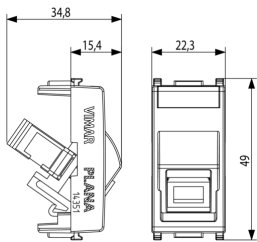

3D

- **Class group:** Data and telecommunication
- **Class:** Fibre optic coupler
- **Suitable for type of fibre:** Multi mode
- **Type of connector connection 1:** SC

- **Type of connector connection 2:** SC
- **Type of fastening:** Engage (snap)
- **Colour:** Other

10. EAC Eurasian Customs Union