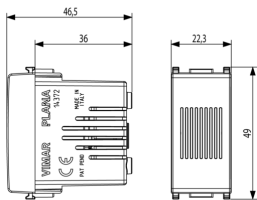

3D

- **Class group:** Optical and acoustic signalling equipment
- **Class:** Bell
- **Housing colour:** White
- **Housing material:** Plastic
- **Loudness:** 70 dB
- **Nominal voltage:** 120,00 - 120,01 V

- **Degree of protection (IP):** IP40
- **Type of current:** AC
- **Built-in battery:** No
- **Mounting method:** Flush-mounted
- **Width in number of modular spacings:** 1
- **Wireless:** No