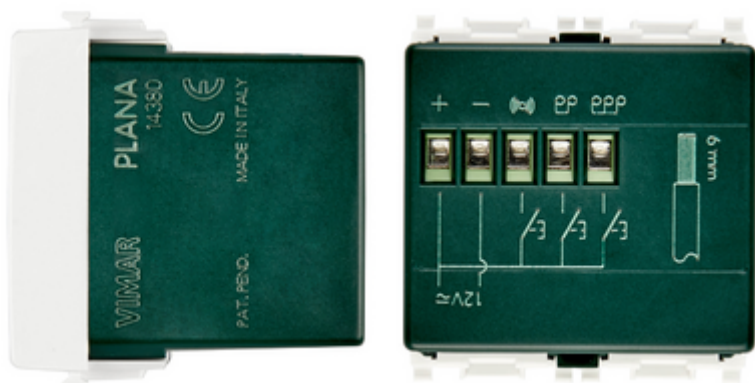

PLANA: 3-sound-sequence chime 12V white

14380

Wiring devices / Traditional wiring devices / PLANA / Devices

3-sound-sequence chime 12V white

3-sound-sequence electronic chime (three-tone, two-tone, buzzer), adjustable volume, supply voltage 12 V~ 50-60 Hz or 12 Vdc (SELV), white - 2 modules

3 - Active

5 NR

- [Sound-sequence \(412 kb\)](#)
- [Multilanguage instructions sheet \(584 kb\)](#)

3D

- **Class group:** Optical and acoustic signalling equipment
- **Class:** Bell
- **Housing colour:** White
- **Housing material:** Plastic
- **Loudness:** 70 dB
- **Nominal voltage:** 12,00 - 12,01 V

- **Degree of protection (IP):** IP40
- **Type of current:** AC/DC
- **Built-in battery:** No
- **Mounting method:** Flush-mounted
- **Width in number of modular spacings:** 2
- **Wireless:** No

- 00. CE Marking - EU
- 37. Marking - Morocco
- 43. UKCA mark - Great Britain