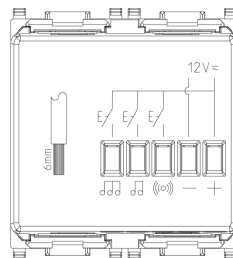

PLANA: 3-sound-sequence chime 12V white

14380

Wiring devices / Traditional wiring devices / PLANA / Devices

3-sound-sequence chime 12V white

3-sound-sequence electronic chime (three-tone, two-tone, buzzer), adjustable volume, supply voltage 12 V~ 50-60 Hz or 12 Vdc (SELV), white - 2 modules

3 - Active

5 NR

- [Sound-sequence \(412 kb\)](#)
- [Multilanguage instructions sheet \(584 kb\)](#)

3D

- **Class group:** Optical and acoustic signalling equipment
- **Class:** Bell
- **Housing colour:** White
- **Housing material:** Plastic
- **Loudness:** 70 dB
- **Nominal voltage:** 12,00 - 12,01 V

- **Degree of protection (IP):** IP40
- **Type of current:** AC/DC
- **Built-in battery:** No
- **Mounting method:** Flush-mounted
- **Width in number of modular spacings:** 2
- **Wireless:** No

- 00. CE Marking - EU
- 37. Marking - Morocco
- 43. UKCA mark - Great Britain

- 96. Electrotechnical expert ([download](#))
- 99. WEEE Directive ([download](#))

8007352117648
1 NR
6x5.4x5.3 [cm]
82.3 [g]

8007352117655
5 NR
17.2x13.1x6 [cm]
476 [g]