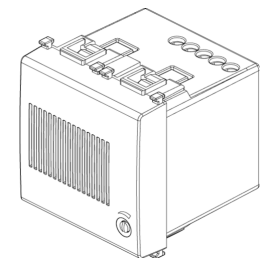

PLANA: 3-sound-sequence chime 12V white

14380

Wiring devices / Traditional wiring devices / PLANA / Devices

3-sound-sequence chime 12V white

3-sound-sequence electronic chime (three-tone, two-tone, buzzer), adjustable volume, supply voltage 12 V~ 50-60 Hz or 12 Vdc (SELV), white - 2 modules

3 - Active

5 NR

- [Sound-sequence \(412 kb\)](#)
- [Multilanguage instructions sheet \(584 kb\)](#)

3D

- **Class group:** Optical and acoustic signalling equipment
- **Class:** Bell
- **Housing colour:** White
- **Housing material:** Plastic
- **Loudness:** 70 dB
- **Nominal voltage:** 12,00 - 12,01 V

- **Degree of protection (IP):** IP40
- **Type of current:** AC/DC
- **Built-in battery:** No
- **Mounting method:** Flush-mounted
- **Width in number of modular spacings:** 2
- **Wireless:** No

- 00. CE Marking - EU
- 37. Marking - Morocco
- 43. UKCA mark - Great Britain