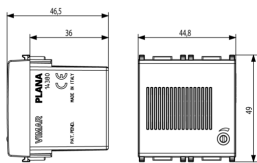

3 - Active

5 NR

- [Sound-sequence \(412 kb\)](#)
- [Multilanguage instructions sheet \(584 kb\)](#)

3D

- **Class group:** Optical and acoustic signalling equipment
- **Class:** Bell
- **Housing colour:** White
- **Housing material:** Plastic
- **Loudness:** 70 dB
- **Nominal voltage:** 12,00 - 12,01 V

- **Degree of protection (IP):** IP40
- **Type of current:** AC/DC
- **Built-in battery:** No
- **Mounting method:** Flush-mounted
- **Width in number of modular spacings:** 2
- **Wireless:** No

- 00. CE Marking - EU
- 37. Marking - Morocco
- 43. UKCA mark - Great Britain

- 96. Electrotechnical expert ([download](#))
- 99. WEEE Directive ([download](#))

8007352117648
1 NR
6x5.4x5.3 [cm]
82.3 [g]

8007352117655
5 NR
17.2x13.1x6 [cm]
476 [g]