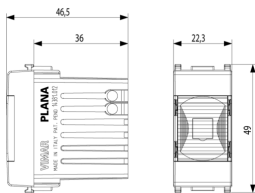

3D

- **Class group:** Domestic switching devices
- **Class:** Information light signal for domestic switching devices
- **Number of modules (module system):** 1
- **With light source:** Yes
- **Lamp type:** LED not exchangeable
- **With flashlight:** No
- **With fixed symbol/imprint:** No
- **With exchangeable symbol:** No
- **Mounting method:** Flush-mounted
- **Type of fastening:** Engage (snap)

- **Material:** Plastic
- **Material quality:** Thermoplastic
- **Surface protection:** Lacquered
- **Surface finishing:** Glossy
- **Colour:** Silver
- **RAL-number (similar):** 9006
- **Transparent:** No
- **Colour light source:** White
- **Suitable for degree of protection (IP):** IP40
- **Nominal voltage:** 12 V