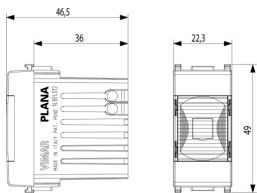

2 - Will be discontinued

5 NR