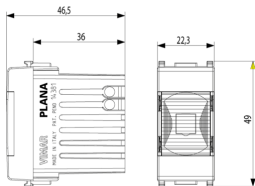

LED-lamp 1M 230V Silver

Lamp with high-efficiency LED, supply voltage 230 V~ 50-60 Hz, Silver

3 - Active

5 NR

3D

- **Class group:** Domestic switching devices
- **Class:** Information light signal for domestic switching devices
- **Number of modules (module system):** 1
- **With light source:** Yes
- **Lamp type:** LED not exchangeable
- **With flashlight:** No
- **With fixed symbol/imprint:** No
- **With exchangeable symbol:** No
- **Mounting method:** Flush-mounted
- **Type of fastening:** Engage (snap)

- **Material:** Plastic
- **Material quality:** Thermoplastic
- **Surface protection:** Lacquered
- **Surface finishing:** Glossy
- **Colour:** Silver
- **RAL-number (similar):** 9006
- **Transparent:** No
- **Colour light source:** White
- **Suitable for degree of protection (IP):** IP40
- **Nominal voltage:** 230 V