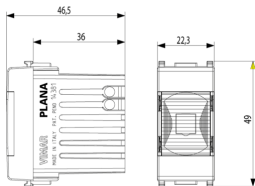

LED-lamp 1M 230V white

Lamp with high-efficiency LED, supply voltage 230 V~ 50-60 Hz, white

3 - Active

5 NR

3D

- **Class group:** Domestic switching devices
- **Class:** Information light signal for domestic switching devices
- **Number of modules (module system):** 1
- **With light source:** Yes
- **Lamp type:** LED not exchangeable
- **With flashlight:** No
- **With fixed symbol/imprint:** No
- **With exchangeable symbol:** No
- **Mounting method:** Flush-mounted
- **Type of fastening:** Engage (snap)

- **Material:** Plastic
- **Material quality:** Thermoplastic
- **Surface protection:** Untreated
- **Surface finishing:** Glossy
- **Colour:** White
- **RAL-number (similar):** 9003
- **Transparent:** No
- **Colour light source:** White
- **Suitable for degree of protection (IP):** IP40
- **Nominal voltage:** 230 V