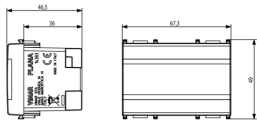

2 - Will be discontinued

1 NR

3D

- **Class group:** Domestic switching devices
- **Class:** Information light signal for domestic switching devices
- **Number of modules (module system):** 3
- **With light source:** Yes
- **Lamp type:** LED not exchangeable
- **With flashlight:** No
- **With fixed symbol/imprint:** No
- **With exchangeable symbol:** No
- **Mounting method:** Flush-mounted
- **Type of fastening:** Engage (snap)