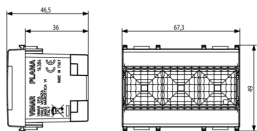

3 - Active

1 NR

- [Multilanguage instructions sheet (992 kb)](#)