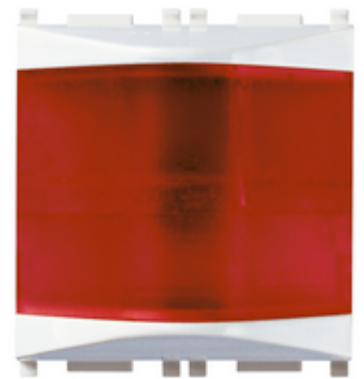

PLANA: Red prismatic indicator unit white

14387.R

Wiring devices / Traditional wiring devices / PLANA / Devices

Red prismatic indicator unit white

Prismatic indicator unit, 230 V~ 3 W max, for 14770, 14771, 14776 and 14777 lamps, red diffuser, white - 2 modules. Provided without lamp

3 - Active

10 NR

3D

- **Class group:** Domestic switching devices
- **Class:** Information light signal for domestic switching devices
- **Assembly arrangement:** Modular device for domestic switching devices
- **Number of modules (module system):** 2
- **Lamp holder:** E10
- **With light source:** No
- **Lamp type:** Incandescent lamp
- **With flashlight:** No
- **With fixed symbol/imprint:** No
- **With exchangeable symbol:** No
- **Mounting method:** Flush-mounted
- **Type of fastening:** Engage (snap)

- **Material:** Plastic
- **Material quality:** Thermoplastic
- **Halogen free:** Yes
- **Surface protection:** Untreated
- **Surface finishing:** Glossy
- **Colour:** White
- **RAL-number (similar):** 3001
- **Transparent:** No
- **Colour light source:** Red
- **Suitable for degree of protection (IP):** IP40
- **Nominal voltage:** 230 V
- **Max. lamp power:** 3 W