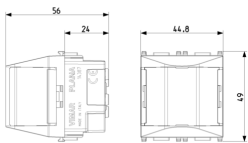

Red prismatic indicator unit white

Prismatic indicator unit, 230 V~ 3 W max, for 14770, 14771, 14776 and 14777 lamps, red diffuser, white - 2 modules. Provided without lamp

3 - Active

10 NR

3D