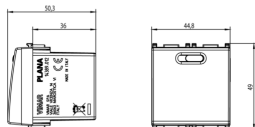

3D

- **Class group:** Domestic switching devices
- **Class:** Information light signal for domestic switching devices
- **Number of modules (module system):** 2
- **With light source:** Yes
- **Lamp type:** LED not exchangeable
- **With flashlight:** No
- **With fixed symbol/imprint:** No
- **With exchangeable symbol:** No
- **Mounting method:** Flush-mounted
- **Type of fastening:** Engage (snap)

- **Material:** Plastic
- **Material quality:** Thermoplastic
- **Surface protection:** Untreated
- **Surface finishing:** Glossy
- **Colour:** White
- **RAL-number (similar):** 9003
- **Transparent:** No
- **Colour light source:** White
- **Suitable for degree of protection (IP):** IP40
- **Nominal voltage:** 12 V