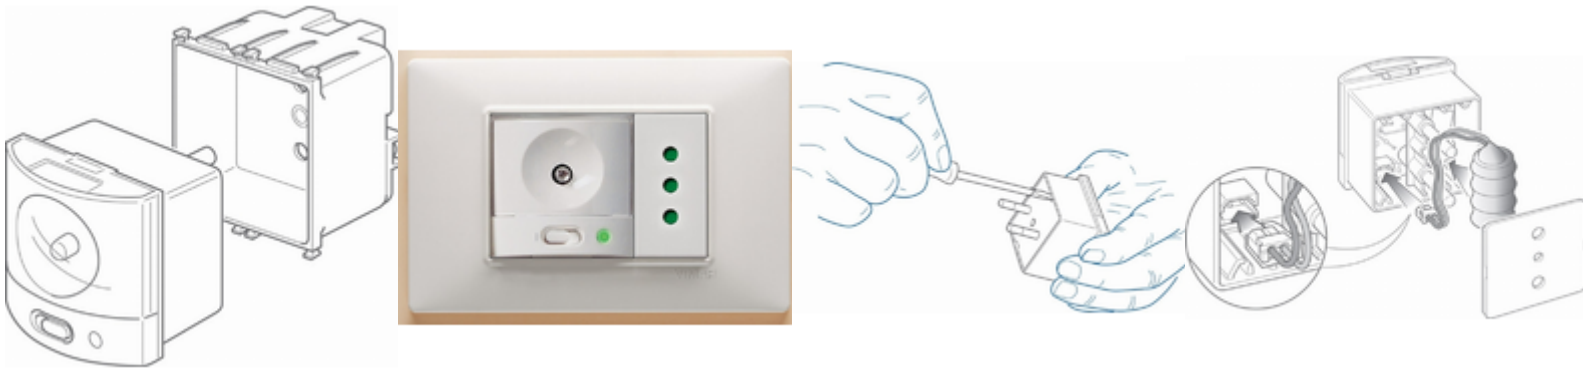

### TORCIA hand lamp 120V white

TORCIA, electronic hand lamp with high-efficiency LED, supply voltage 120 V~ 50-60 Hz, automatic emergency device, replaceable rechargeable Ni-MH battery, 2 hours of operating,  $\varnothing$  4 mm pins, 19 mm distance between centres + charging socket outlet, white - 2 modules

2 - Will be discontinued

10 NR

- [Multilanguage instructions sheet \(484 kb\)](#)

3D

- **Class group:** Luminaires
- **Class:** Emergency luminaire
- **Mounting method:** Built-in
- **Monitoring equipment:** None
- **With remote switch connection:** No
- **Power supply system:** Peripheral (individual battery)
- **Battery quality:** NiMH
- **Lamp type:** LED not exchangeable
- **With light source:** Yes
- **Housing material:** Plastic
- **Housing colour:** White

- **Material cover:** Without cover
- **Voltage type:** AC
- **Nominal voltage:** 120,00 - 120,01 V
- **Degree of protection (IP):** IP40
- **Protection class:** II
- **Max. system power:** 1,00 W
- **Width:** 44,80 mm
- **Height/depth:** 49,00 mm
- **Built-in width:** 44,80 mm
- **Built-in height/depth:** 39,50 mm