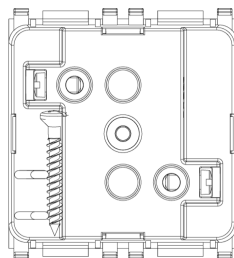

PLANA: TORCIA hand lamp 120V white

14396

Wiring devices / Traditional wiring devices / PLANA / Devices

TORCIA hand lamp 120V white

TORCIA, electronic hand lamp with high-efficiency LED, supply voltage 120 V~ 50-60 Hz, automatic emergency device, replaceable rechargeable Ni-MH battery, 2 hours of operating, $\varnothing$ 4 mm pins, 19 mm distance between centres + charging socket outlet, white - 2 modules

2 - Will be discontinued

10 NR

- [Multilanguage instructions sheet (484 kb)](#)

3D