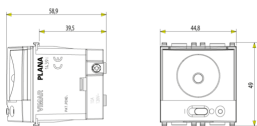

TORCIA hand lamp 120V white

TORCIA, electronic hand lamp with high-efficiency LED, supply voltage 120 V~ 50-60 Hz, automatic emergency device, replaceable rechargeable Ni-MH battery, 2 hours of operating, $\varnothing$ 4 mm pins, 19 mm distance between centres + charging socket outlet, white - 2 modules

2 - Will be discontinued

10 NR

- [Multilanguage instructions sheet (484 kb)](#)