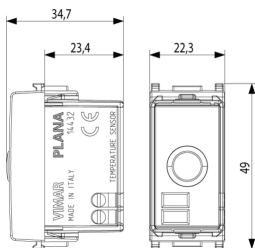

Temperature sensor Silver

Electronic temperature sensor, 1 output, Silver

3 - Active

1 NR

3D

- **Class group:** Electric and pneumatic sensors
- **Class:** Room temperature sensor, active

- **Supply voltage:** 24 V

00. CE Marking - EU
37. Marking - Morocco
43. UKCA mark - Great Britain

96. Electrotechnical expert ([download](#))
99. WEEE Directive ([download](#))