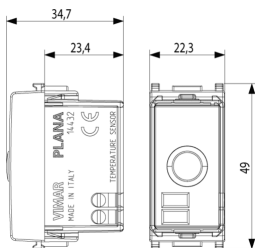

PLANA: Temperature sensor white

14432

Wiring devices / Traditional wiring devices / PLANA / Devices

Temperature sensor white

Electronic temperature sensor, 1 output, white

3 - Active

1 NR

3D

- **Class group:** Electric and pneumatic sensors
- **Class:** Room temperature sensor, active

- **Supply voltage:** 24 V

- 00. CE Marking - EU
- 37. Marking - Morocco
- 43. UKCA mark - Great Britain

- 96. Electrotechnical expert ([download](#))
- 99. WEEE Directive ([download](#))

8 007352420861

8007352420861
1 NR
4.1x2.8x5.3 [cm]
21.1 [g]

8 007352420878

8007352420878
10 NR
14.4x9x6 [cm]
245.23 [g]

Vimar