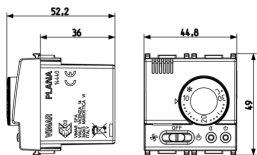

3 - Active

1 NR

- [Multilanguage instructions sheet \(613 kb\)](#)

3D

- **Class group:** Stats, switches and controllers
- **Class:** Room thermostat
- **Differential value:** 0,00 - 1,00 k
- **Temperature readable:** No
- **Mounting method:** Flush-mounted
- **Max. contact voltage:** 230 V

- **Degree of protection (IP):** IP40
- **Colour:** Silver
- **Height:** 49,00 mm
- **Width:** 44,30 mm
- **Depth:** 52,20 mm

- 00. CE Marking - EU
- 37. Marking - Morocco
- 43. UKCA mark - Great Britain

- 96. Electrotechnical expert ([download](#))
- 99. WEEE Directive ([download](#))

8007352311824
1 NR
11.2x9.6x9.8 [cm]
142.21 [g]

8007352311831
5 NR
30.5x21.2x11.4 [cm]
874.4 [g]

Vimar