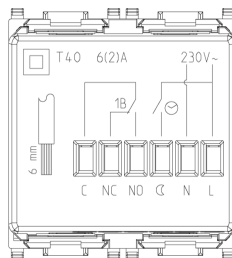

PLANA: Termostato 230V Silver

14440.SL

Wiring devices / Traditional wiring devices / PLANA / Devices

Termostato 230V Silver

Electronic thermostat for ON/OFF ambient temperature control (heating and air-conditioning), summer/off/winter switch, class I temperature control device (contribution 1%), input for remote activation of energy-saving function, change-over relay output 6(2) A 230 V~, power supply 230 V~ 50/60 Hz, Silver - 2 modules

3 - Active

1 NR

- [Multilanguage instructions sheet \(613 kb\)](#)

3D

- **Class group:** Stats, switches and controllers
- **Class:** Room thermostat
- **Differential value:** 0,00 - 1,00 k
- **Temperature readable:** No
- **Mounting method:** Flush-mounted
- **Max. contact voltage:** 230 V

- **Degree of protection (IP):** IP40
- **Colour:** Silver
- **Height:** 49,00 mm
- **Width:** 44,30 mm
- **Depth:** 52,20 mm

- 00. CE Marking - EU
- 37. Marking - Morocco
- 43. UKCA mark - Great Britain

- 96. Electrotechnical expert ([download](#))
- 99. WEEE Directive ([download](#))

8007352311824
1 NR
11.2x9.6x9.8 [cm]
142.21 [g]

8007352311831
5 NR
30.5x21.2x11.4 [cm]
874.4 [g]

Vimar