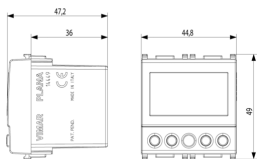

2 - Will be discontinued

1 NR

- [FI - Foglio istruzioni ZIS_90720449A0 \(909 kb\)](#)

3D

- **Class group:** Domestic switching devices
- **Class:** Electronic insert for domestic switching devices
- **Model:** (Alarm) clock
- **Assembly arrangement:** Modular device for domestic switching devices
- **Number of modules (module system):** 2
- **Radio-controlled:** No
- **Mounting method:** Flush-mounted
- **Type of fastening:** Engage (snap)