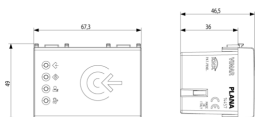

KNX outdoor transponder reader Silver

Tropicalized transponder card reader for installation outside rooms, KNX standard, 2 NO 4 A 24 V~ relay outputs, 2 inputs, power supply 12-24 V~ 50-60 Hz and 12-24 Vdc (SELV), Silver - 3 modules. For indoor use. Supplied without transponder card

3 - Active

1 NR

- [Full Multilanguage instructions sheet (1432 kb)](#)
- [Manuale installatore (1126 kb)](#)