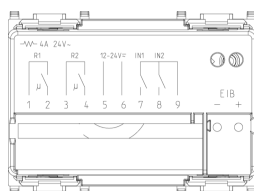

3 - Active

1 NR

- [Full Multilanguage instructions sheet \(1432 kb\)](#)
- [Manuale installatore \(1126 kb\)](#)

3D

- **Class group:** Installation bus systems
- **Class:** Access control unit for bus system
- **Bus system KNX:** Yes
- **Bus system KNX-RF (Radio Frequent):** No
- **Bus system radio frequent:** No
- **Bus system LON:** No
- **Bus system Powernet:** No
- **Material:** Plastic

- **Material quality:** Thermoplastic
- **Surface protection:** Lacquered
- **Surface finishing:** Glossy
- **Colour:** Silver
- **RAL-number (similar):** 9006
- **Transparent:** No
- **With bus connection:** Yes

- 00. CE Marking - EU
- 37. Marking - Morocco

- 43. UKCA mark - Great Britain
- 99. WEEE Directive ([download](#))

8007352573789
1 NR
11.2x9.6x9.8 [cm]
147.8 [g]

Vimar