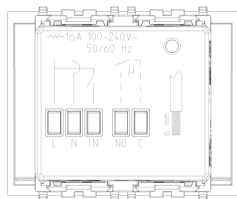

PLANA: Connected NFC/RFID switch Silver

14467.SL

Wiring devices / View Wireless wiring devices / PLANA / Devices

Connected NFC/RFID switch Silver

NFC/RFID smart card reader pocket for installation inside the room, IoT technology on Bluetooth technology 5.0 standard for the creation of View Wireless mesh system, 1 relay output NO 16 A 120-240 V~ 50/60 Hz, 1 configurable input, LED visible in darkness with brightness control, 100-240 V~ 50/60 Hz power supply, Silver - 2 modules.

3 - Active

1 NR

- [Light Multilanguage instructions sheet \(1815 kb\)](#)
- [Full Multilanguage instructions sheet \(1862 kb\)](#)
- [Manuale app View Wireless \(15556 kb\)](#)
- [Manuel appli View Wireless \(37703 kb\)](#)
- [Manual app View Wireless \(37528 kb\)](#)
- [Manual View Wireless app \(37579 kb\)](#)
- [Εγχειρίδιο τεχνικού εγκατάστασης \(37781 kb\)](#)
- [Installationsanleitung View Wireless \(37508 kb\)](#)

3D

- **Class group:** Alarm installations, emergency call and signalling
- **Class:** Access control system
- **Standalone:** Yes
- **Networkable:** No
- **PC-binding:** No
- **Type of interface:** Other
- **Max. number of persons:** 200
- **Reading strategy:** Code
- **Signalling:** Light signal
- **Mounting method:** Flush-mounted
- **Operating voltage AC 50 Hz:** 120,00 - 230,00 V

- **Operating voltage AC 60 Hz:** 120,00 - 230,00 V
- **Operating temperature:** 0 - 40 °C
- **Degree of protection (IP):** IP20
- **Colour:** Silver
- **Model:** Reader
- **Material:** Plastic
- **Power over Ethernet (PoE):** Other
- **Width:** 67,30 mm
- **Height:** 49,00 mm
- **Depth:** 50,00 mm