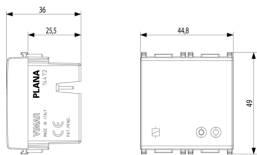

Change-over relay actuator white

Actuator with 3 A 30 V change-over relay output, weiß - 2 modules

2 - Will be discontinued

1 NR

- [Multilanguage installer manual (29956 kb)](#)