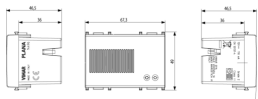

PLANA: By-alarm - Inner siren white

14496

Safety / By-alarm Plus / PLANA / Devices

By-alarm - Inner siren white

By-alarm siren for indoor use, 2 selectable ringtones, on/off beep volume setting, alarm signalling with red LED, white - 3 modules

3D

- **Class group:** Optical and acoustic signalling equipment
- **Class:** Alarm signal
- **Housing colour:** White
- **Housing material:** Plastic
- **Type of tone:** Other
- **Loudness:** 77 dB

- **Nominal voltage:** 12,00 V
- **Built-in transformer:** No
- **Type of current:** DC
- **Electricity consumption:** 0,11 A
- **Mounting method:** Flush-mounted
- **Degree of protection (IP):** IP40

- 00. CE Marking - EU
- 21. IMQ-SICUREZZA - Italy
- 37. Marking - Morocco

- 43. UKCA mark - Great Britain
- 99. WEEE Directive ([download](#))

8007352548664
1 NR
11.2x9.6x9.8 [cm]
131.2 [g]

8007352648708
18 NR
37.5x30x21 [cm]
2,798 [g]