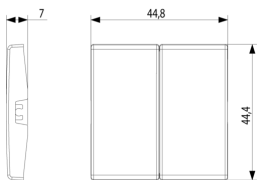

3D

- **Class group:** Domestic switching devices
- **Class:** Control element/cover plate for domestic switching devices
- **Model:** One-part button
- **Imprint/indication:** None
- **Utilization:** Switch/push button
- **Suitable for touch sensor connector for bus system:** No
- **Type of fastening:** Clamp mounting
- **Material:** Plastic
- **Material quality:** Thermoplastic

- **Halogen free:** Yes
- **Surface protection:** Lacquered
- **Surface finishing:** Glossy
- **Colour:** Silver
- **RAL-number (similar):** 9006
- **With label area:** No
- **With exchangeable lens/symbol:** No
- **Suitable for degree of protection (IP):** IP40
- **Depth:** 700,00 mm