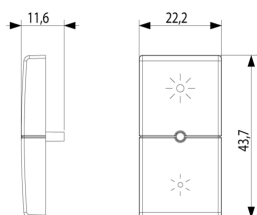

PLANA: Button 1M regulation symbol Silver

14531.25.SL

Smart systems&products / By-me Plus / PLANA / Buttons

Button 1M regulation symbol Silver

Interchangeable 1-module button, universal regulation symbol, for rocker push buttons, Silver

2 - Will be discontinued

1 NR

3D