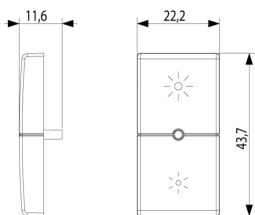

2 - Will be discontinued

1 NR

14751.3 - 2 half buttons 1M regulation symbol whit

14751.5 - 2 half buttons 1M track/source white

3D

- **Class group:** Installation bus systems
- **Class:** Touch rocker for bus system
- **Bus system KNX:** No
- **Bus system KNX-RF (Radio Frequent):** No
- **Bus system radio frequent:** No
- **Bus system LON:** No
- **Bus system Powernet:** No
- **Other bus systems:** None