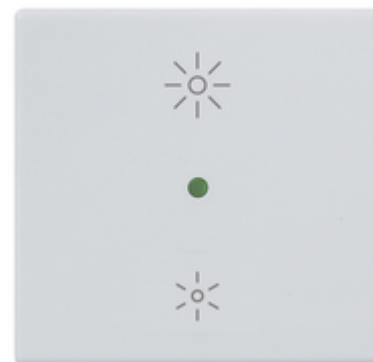

PLANA: Button 2M regulation symbol Silver

14532.25.SL

Smart systems&products / By-me Plus / PLANA / Buttons

Button 2M regulation symbol Silver

Interchangeable 2-module button, universal regulation symbol, for rocker push buttons, Silver

2 - Will be discontinued

1 NR

14752.3.SL - 2 half buttons
2M regulation symb.Silver

3D

- **Class group:** Installation bus systems
- **Class:** Touch rocker for bus system
- **Bus system KNX:** No
- **Bus system KNX-RF (Radio Frequent):** No
- **Bus system radio frequent:** No
- **Bus system LON:** No
- **Bus system Powernet:** No
- **Other bus systems:** None

- **Radio frequent bidirectional:** No
- **Material:** Plastic
- **Material quality:** Thermoplastic
- **Surface protection:** Lacquered
- **Surface finishing:** Glossy
- **Colour:** Silver
- **RAL-number (similar):** 9006
- **Transparent:** No