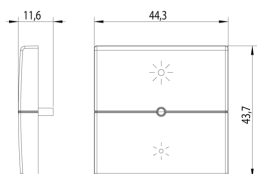

PLANA: Button 2M regulation symbol Silver

14532.25.SL

Smart systems&products / By-me Plus / PLANA / Buttons

Button 2M regulation symbol Silver

Interchangeable 2-module button, universal regulation symbol, for rocker push buttons, Silver

2 - Will be discontinued

1 NR

3D