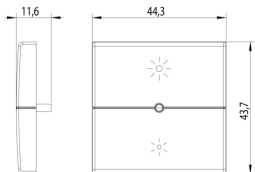

### Button 2M regulation symbol white

Interchangeable 2-module button, universal regulation symbol, for rocker push buttons, white

2 - Will be discontinued

1 NR

14752.3 - 2 half buttons 2M regulation symb.white