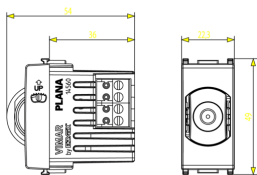

PLANA: Videocamera 1M white

14560

Smart systems&products / By-me Plus / PLANA / Devices

Videocamera 1M white

Inner color camera with vertical adjustment, white

2 - Will be discontinued

1 NR

- [Multilanguage instructions sheet \(297 kb\)](#)

3D

- **Class group:** Communication technique
- **Class:** External camera door communication
- **Mounting method:** Built-in
- **Installation technique:** Other

- **Picture system:** PAL
- **Material:** Plastic
- **Colour:** White
- **Manual adjustable camera:** Yes