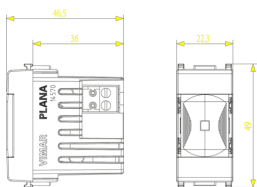

3D

- **Class group:** Communication technique
- **Class:** Accessories/spare parts for door communication
- **Suitable for:** Outdoor station

- **Material:** Plastic
- **Colour:** Silver